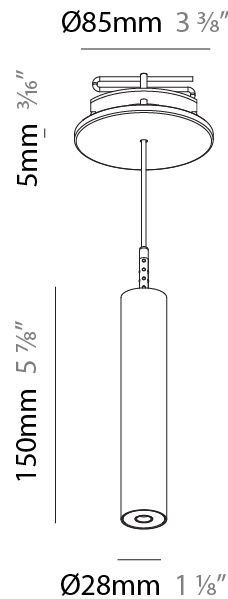

PROJECT
TYPE
SPECIFIER
QUANTITY
DATE

HANGOVER PLUG MONOPOINT RECESSED CANOPY SUSPENSION

A30839-

base number	Color Temperature	Finishes (Diamond)	Finishes (Triangle)	Finishes (Circle)	Lens Options	Cable Options
-------------	-------------------	--------------------	---------------------	-------------------	--------------	---------------

Shape: Cylinder
 Diameter (mm): 28
 Diameter (in): 1 1/8
 Height (mm): 150
 Height (in): 5 7/8
 Max. Overall Height (mm): 2150
 Max. Overall Height (in): 84 3/8
 Min. Recessing Depth (mm): 75
 Min. Recessing Depth (in): 2 15/16
 Light Distribution: Downlight
 Weight (kg): 0.274
 Weight (lbs): 0.60
 Fixture Finish: SSR / BKV / CWI / CRY / HAB / UFT / ITA / RUA / FTG / MYG / LOD / PUS / FRO / FUP / KIA / POP / BLS / SPG / MEY / GOH / GUM / CHC / COM / ABZ / JAG / OBR / MOS / ROR
 Fixture Material: Aluminum
 Cable Details: 2000mm or 4000mm Black Cable
 Cut-out Measurements: 68mm / 2 11/16"

OPTICAL

Optic°: 24 / 32 / 34 / 55 / 58

RATINGS AND CERTIFICATIONS

Certified By: Certified for North American Standards
 IP rating: IP20

HANGOVER PLUG MONOPOINT RECESSED CANOPY SUSPENSION

A30839-

PROJECT

TYPE

Shape: Cylinder
 Diameter (mm): 28
 Diameter (in): 1 1/8
 Height (mm): 300
 Height (in): 11 13/16
 Max. Overall Height (mm): 2300
 Max. Overall Height (in): 90 3/16
 Min. Recessing Depth (mm): 75
 Min. Recessing Depth (in): 2 15/16
 Light Distribution: Downlight
 Weight (kg): 0.389
 Weight (lbs): 0.856
 Fixture Finish: SSR / BKV / CWI / CRY / HAB / UFT / ITA / RUA / FTG / MYG / LOD / PUS / FRO / FUP / KIA / POP / BLS / SPG / MEY / GOH / GUM / CHC / COM / ABZ / JAG / OBR / MOS / ROR
 Fixture Material: Aluminum
 Cable Details: 2000mm or 4000mm Black Cable
 Cut-out Measurements: 68mm / 2 11/16"