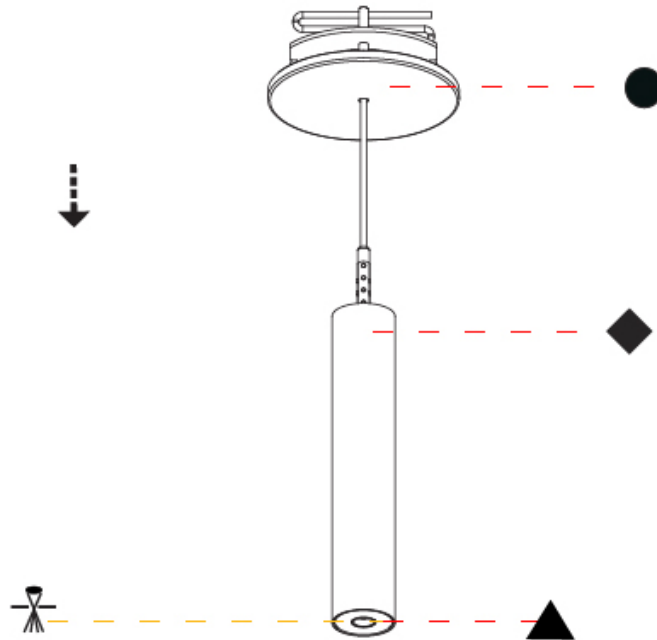

Shape: Cylinder
 Diameter (mm): 28
 Diameter (in): 1 1/8
 Height (mm): 150
 Height (in): 5 7/8
 Max. Overall Height (mm): 2150
 Max. Overall Height (in): 84 3/8
 Min. Recessing Depth (mm): 75
 Min. Recessing Depth (in): 2 15/16
 Light Distribution: Downlight
 Weight (kg): 0.274
 Weight (lbs): 0.60
 Fixture Finish: SSR / BKV / CWI / CRY / HAB / UFT / ITA / RUA / FTG / MYG / LOD / PUS / FRO / FUP / KIA / POP / BLS / SPG / MEY / GOH / GUM / CHC / COM / ABZ / JAG / OBR / MOS / ROR
 Fixture Material: Aluminum
 Cable Details: 2000mm or 4000mm Black Cable
 Cut-out Measurements: 68mm / 2 11/16"

OPTICAL

Optic°: 24 / 32 / 34 / 55 / 58

RATINGS AND CERTIFICATIONS

Certified By: Certified for North American Standards
 IP rating: IP20

HANGOVER PLUG MONOPOINT RECESSED CANOPY SUSPENSION

A30839-

PROJECT

TYPE

SPECIFIER

QUANTITY

DATE

A

PROJECT
TYPE
SPECIFIER
QUANTITY
DATE

HANGOVER PLUG MONOPOINT RECESSED CANOPY SUSPENSION

A30840-

base number	Color Temperature	Finishes (Diamond)	Finishes (Triangle)	Finishes (Circle)	Lens Options	Cable Options
-------------	----------------------	-----------------------	------------------------	----------------------	-----------------	------------------

Shape: Cylinder
 Diameter (mm): 28
 Diameter (in): 1 1/8
 Height (mm): 300
 Height (in): 11 13/16
 Max. Overall Height (mm): 2300
 Max. Overall Height (in): 90 3/16
 Min. Recessing Depth (mm): 75
 Min. Recessing Depth (in): 2 15/16
 Light Distribution: Downlight
 Weight (kg): 0.389
 Weight (lbs): 0.856
 Fixture Finish: SSR / BKV / CWI / CRY / HAB / UFT / ITA / RUA / FTG / MYG / LOD / PUS / FRO / FUP / KIA / POP / BLS / SPG / MEY / GOH / GUM / CHC / COM / ABZ / JAG / OBR / MOS / ROR
 Fixture Material: Aluminum
 Cable Details: 2000mm or 4000mm Black Cable
 Cut-out Measurements: 68mm / 2 11/16"